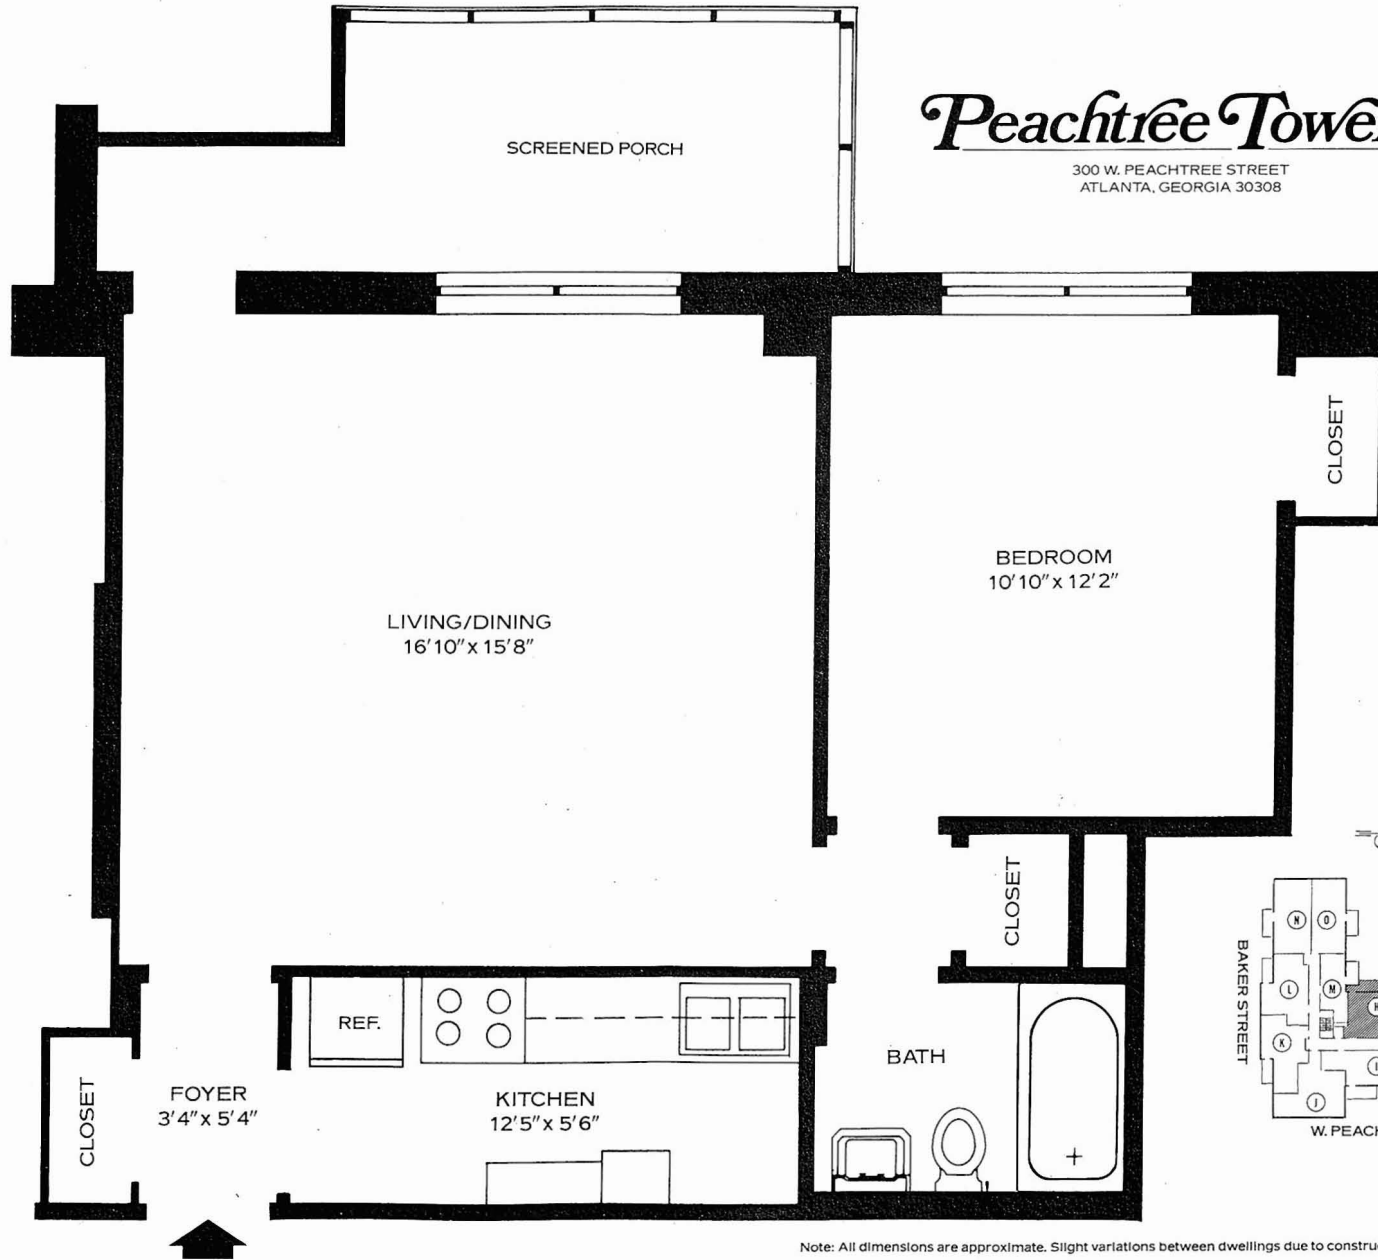

Peachtree Towers

300 W. PEACHTREE STREET
ATLANTA, GEORGIA 30308

Note: All dimensions are approximate. Slight variations between dwellings due to construction requirements.

APARTMENT H