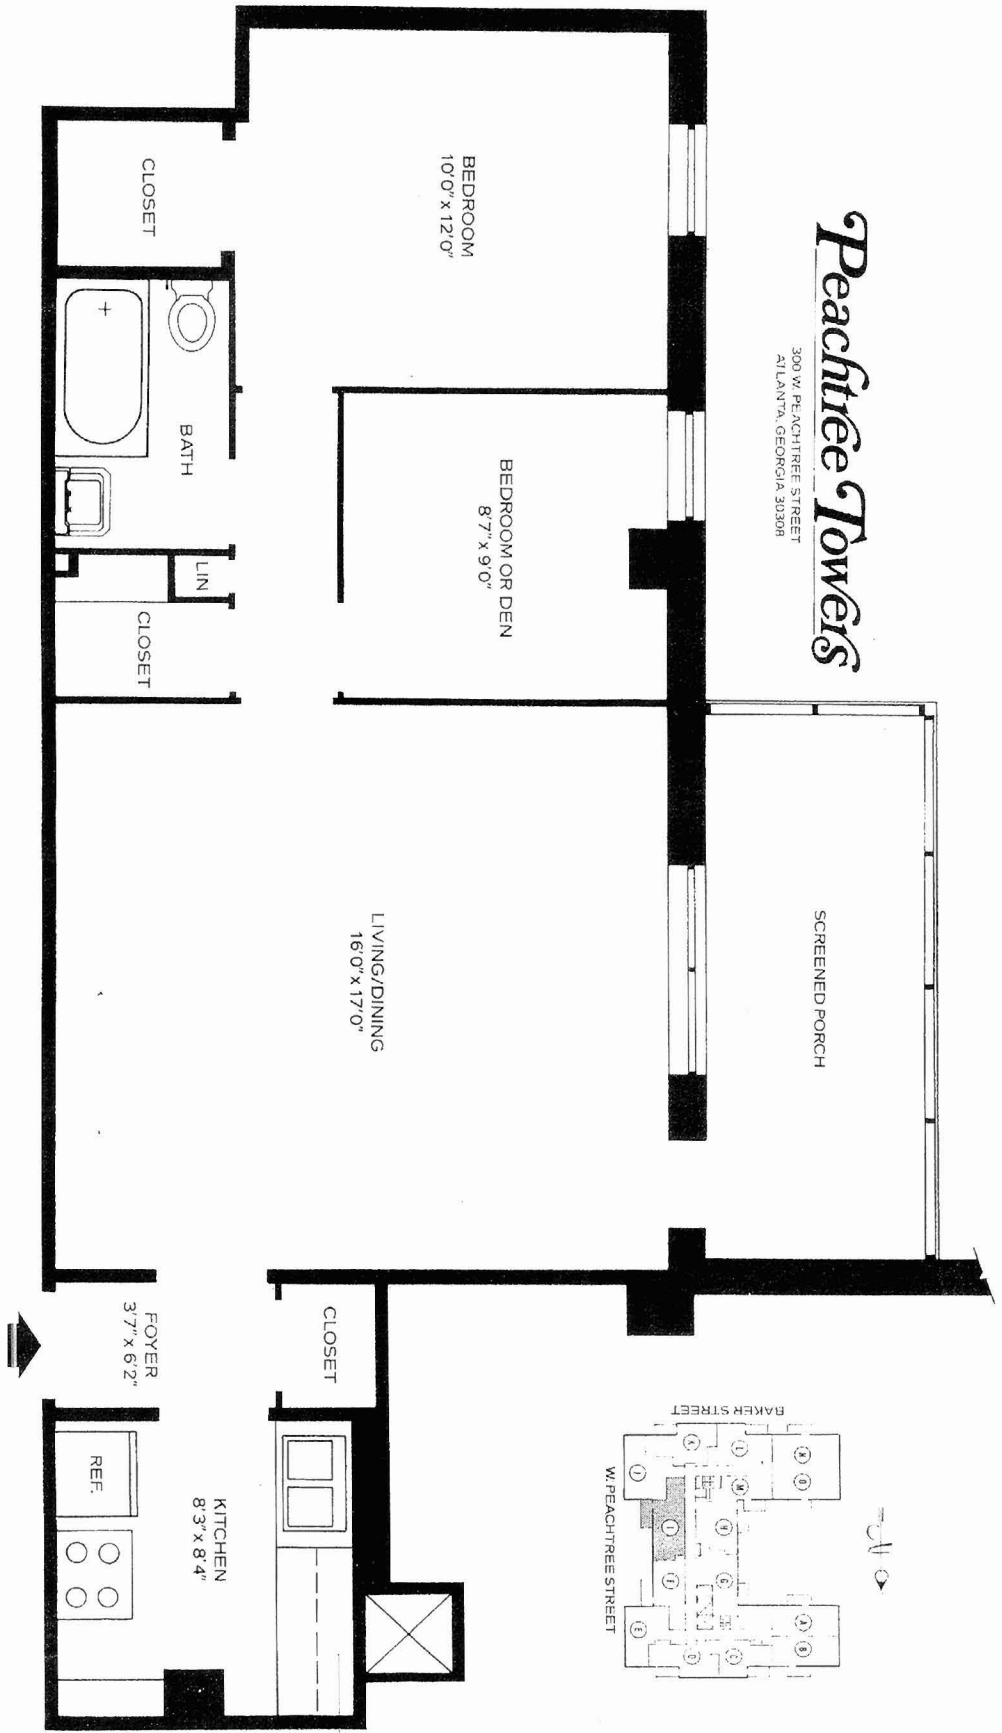

# Peachtree Towers

300 W PEACHTREE STREET  
ATLANTA, GEORGIA 30308

APARTMENT 1

Note: All dimensions are approximate. Slight variations between drawn lines are for construction requirements.