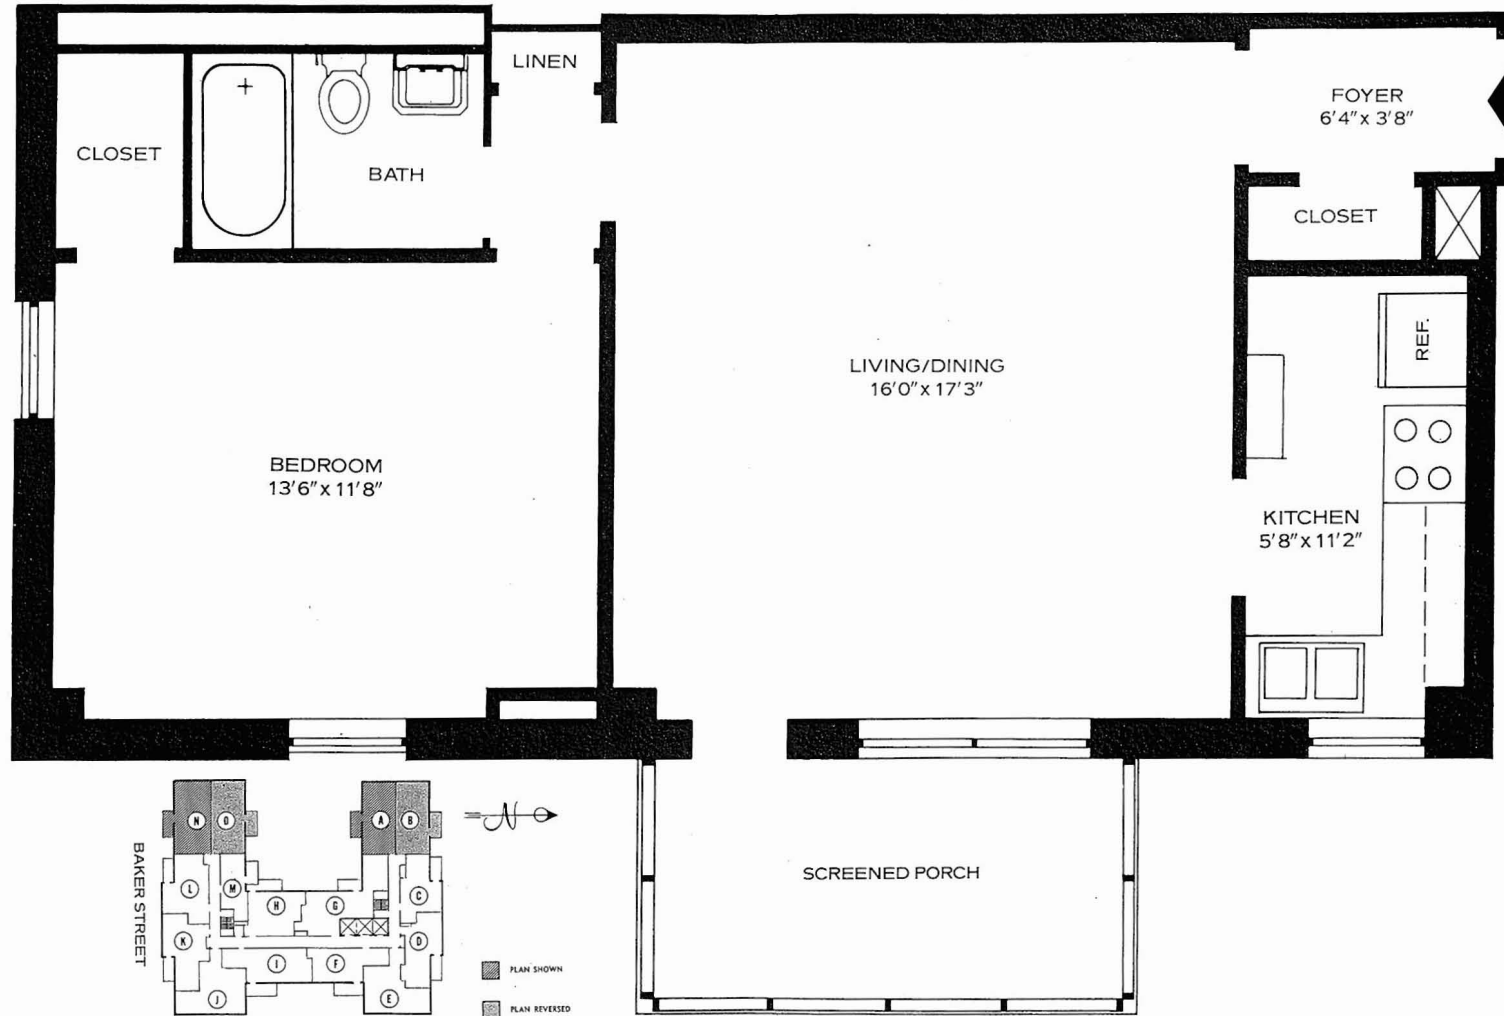

Peachtree Towers

300 W. PEACHTREE STREET
ATLANTA, GEORGIA 30308

APARTMENT A&N/B&O

Note: All dimensions are approximate. Slight variations between dwellings due to construction requirements.