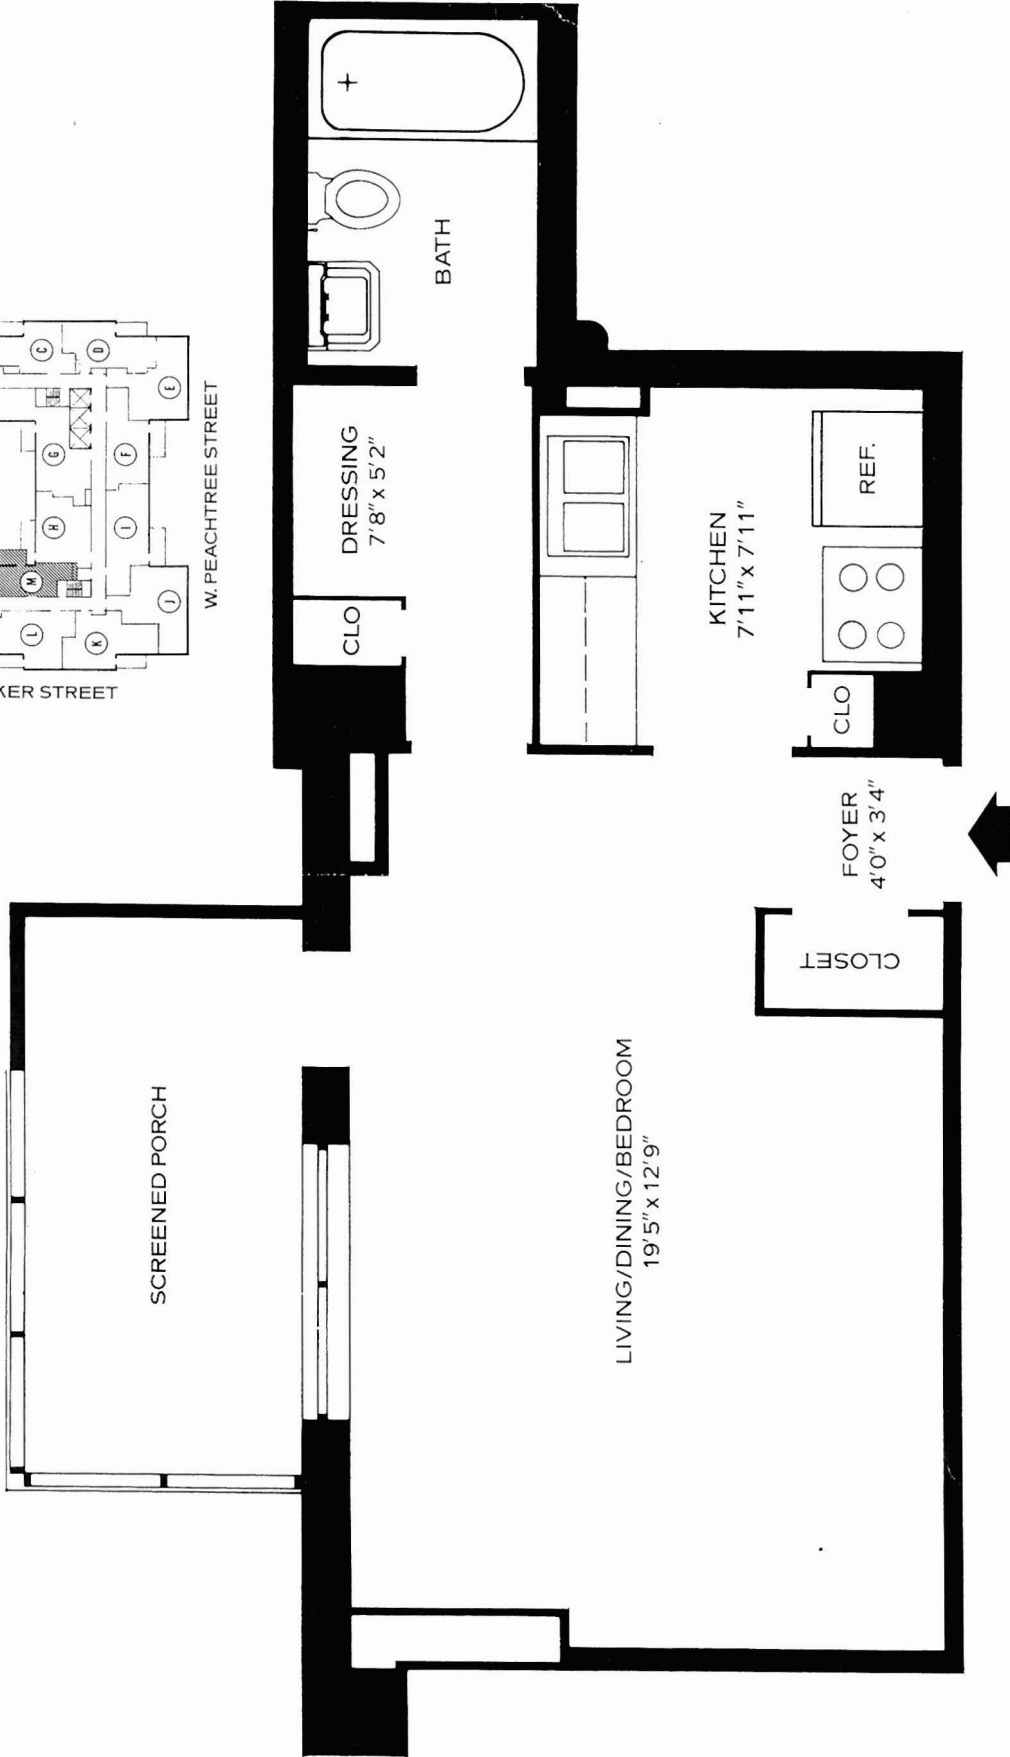

STUDIO APARTMENT M

Peachtree Towers

300 W. PEACHTREE STREET
ATLANTA, GEORGIA 30308