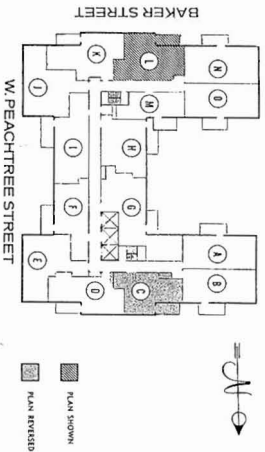

APARTMENT C/L

*Peachtree Towers*

300 W. PEACHTREE STREET  
ATLANTA, GEORGIA 30308

Note: All dimensions are approximate. Slight variations between dwellings due to construction requirements.