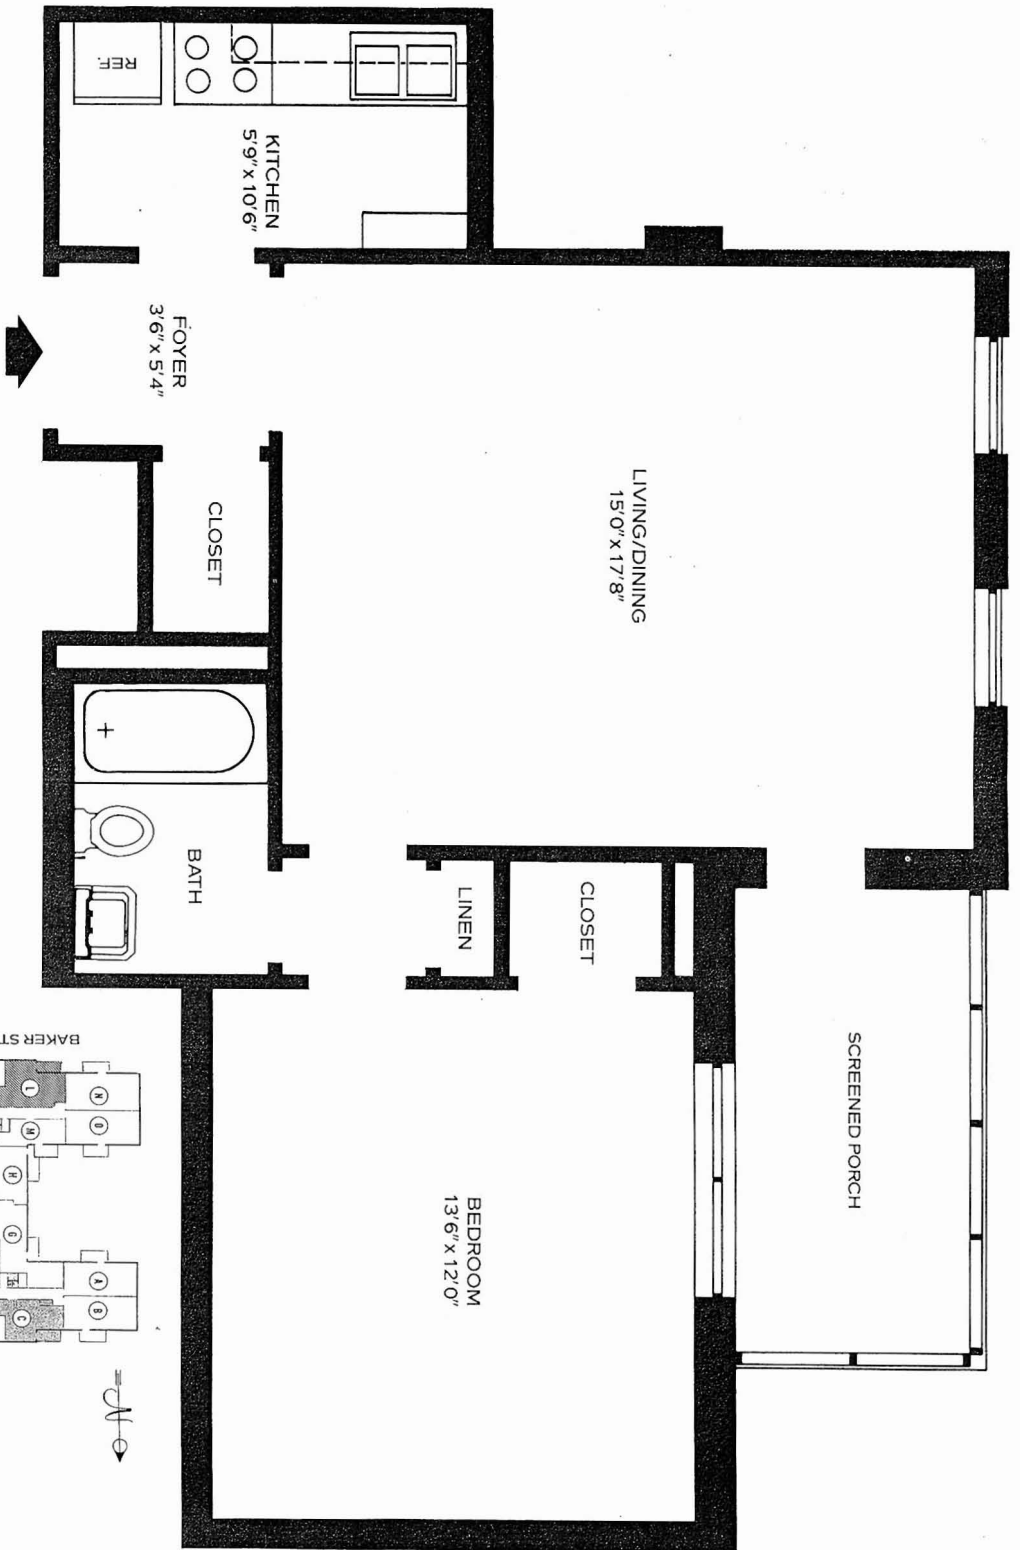

APARTMENT C/L

*Peachtree Towers*

300 W. PEACHTREE STREET  
ATLANTA, GEORGIA 30308

Note: All dimensions are approximate. Slight variations between dwellings due to construction requirements.